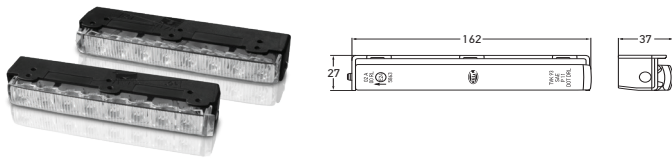

# HELLA NEW ZEALAND SAFETY DAYLIGHTS ORDER FORM

Research tells us that failure to see another road user in time (or at all) is a contributing factor in over 50% of all daytime accidents and increases to as much as 80% for daytime intersection accidents.

So HELLA New Zealand has teamed up with the New Zealand Rally Championship to assist with driver and road safety. All Category 1 entrants are required to install Safety DayLights, just choose one of the below Safety DayLights options that best suits your vehicle.

## Option 1

LED Safety DayLights Kit - 15°

A lens angle of 15 degrees allows installation as close as possible to the corners of a modern motor vehicle.