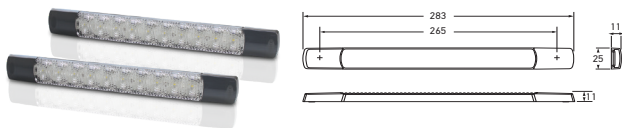

## Option 1

LED Safety DayLights Kit - 15°

A lens angle of 15 degrees allows installation as close as possible to the corners of a modern motor vehicle.

## Option 2

LED Safety DayLights - Easy-Fit 0°

Forward facing signal lamps, designed to be mounted on vehicles with flat fronts.

## Option 3

LED Safety DayLights - Surface Mount

Surface mount LED Safety DayLights™ designed to fit flat-fronted vehicles.