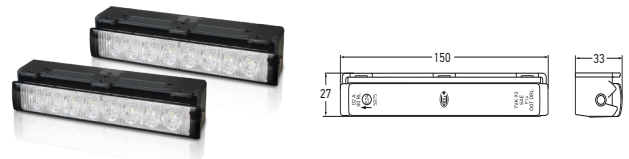

So HELLA New Zealand has teamed up with the New Zealand Rally Championship to assist with driver and road safety. All Category 1 entrants are required to install Safety DayLights, just choose one of the below Safety DayLights options that best suits your vehicle.

## Option 1

LED Safety DayLights Kit - 15°

A lens angle of 15 degrees allows installation as close as possible to the corners of a modern motor vehicle.

## Option 2

LED Safety DayLights - Easy-Fit 0°

Forward facing signal lamps, designed to be mounted on vehicles with flat fronts.